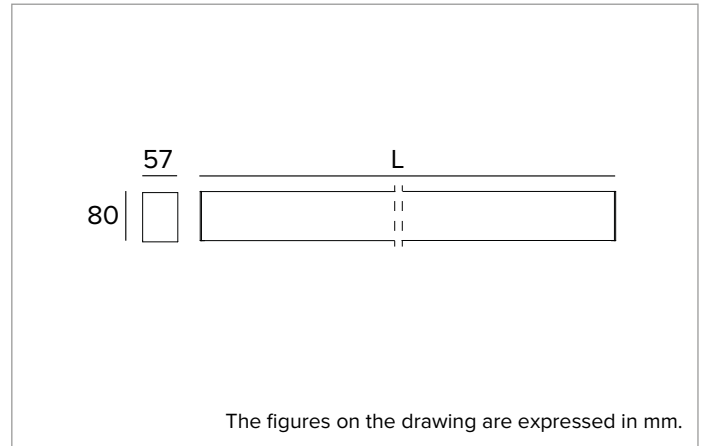

T022BX840ELPW | LOGICO EASY Stand Alone 57 - UGR19

Linear stand alone LED fixture for ceiling mounted or suspension installation. Emergency version

	4000K	H(m)	D1(m)	D2(m)	E _{max} (lx)		
Ra80		83°	89°				
Fixture Power	79W	1	1.78	1.97	1753		
Source Flux	8587lm	2	3.56	3.94	438		
Fixture Flux	8588lm	3	5.33	5.91	195		
Efficacy	109lm/W	4	7.11	7.88	110		
G0300	I _{max} =226cd/klm	I _{max}	1938cd	5	8.89	9.85	70

MECHANICAL CHARACTERISTICS

Painted extruded aluminium body with 57mm section and polycarbonate end caps. Upper closing screen in translucent polycarbonate.

Colour and finish: White

Dimensions: L=2340mm

Weight: 6.47Kg